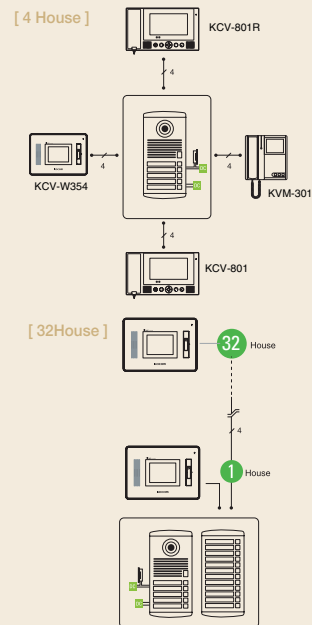

## [ Multi-entry Panel Configuration ]

## [ KVL-C302i/C303i/C304i ] [ KVL-C306i/C308i ] [ KEL-312 / T324 ]

- Modern & Stylish Design
- Call, Communication & Door Open with Monitor
- Door Open by I-Button Key (Dallas Chip)
- Max. 1,300 Numbers of I-Button Key Registration.
- White LED On in Low Illumination.
- Name Plate LED On in Operation.
- Camera Angle Adjustable (Up, Down, Right & Left).
- Receiving & Calling Audio Volume Adjustable.
- Door Lock Connection

### Specifications

Model No.	KVL-C302i / KVL-C303i / KVL-C304i / KVL-TC306i / KVL-TC308i
Power	DC 12V / 1.5A
Power Consumption	1.2W at stand by, 5.6W in operation
Horizontal Resolution	Over 420 TV Lines
Assurance Temperature	-20 °C ~ +50 °C
TV System	NTSC / PAL
Lens	F = 3.6mm, F:1.6
Camera Angle	Normal Lens 96.1 °, Camera Angle Adjustable
AGC Control,	Auto
BLC	Auto
Body Material	Stainless Aluminum
Min. Illumination	0.1Lux (LED On)
Mount type	Flush Mount
Dimension (mm)	125(W) x 290(H) x 48.4(D)
Monitor Connection	KCV-801R, KCV-801, KCV-W354, KVM-301

### Dimension