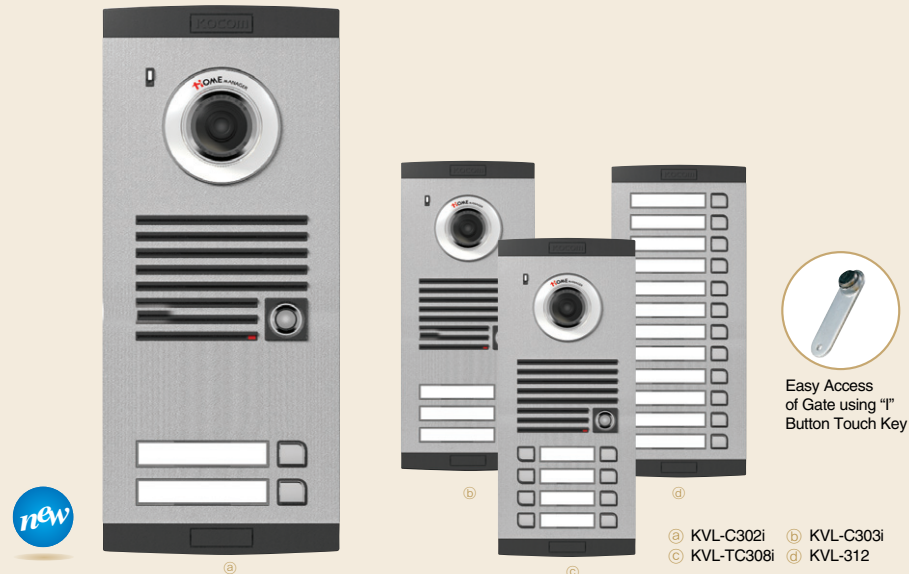

# Multi-entry Panel Home Videophone

## [ Multi-entry Panel Configuration ]

## [ KVL-C302i/C303i/C304i ] [ KVL-C306i/C308i ] [ KEL-312 / T324 ]

- Modern & Stylish Design
- Call, Communication & Door Open with Monitor
- Door Open by I-Button Key (Dallas Chip)
- Max. 1,300 Numbers of I-Button Key Registration.
- White LED On in Low Illumination.
- Name Plate LED On in Operation.
- Camera Angle Adjustable (Up, Down, Right & Left).
- Receiving & Calling Audio Volume Adjustable.
- Door Lock Connection

### Specifications

Model No.	KVL-C302i / KVL-C303i / KVL-C304i / KVL-TC306i / KVL-TC308i
Power	DC 12V / 1.5A
Power Consumption	1.2W at stand by, 5.6W in operation
Horizontal Resolution	Over 420 TV Lines
Assurance Temperature	-20 °C ~ +50 °C
TV System	NTSC / PAL
Lens	F = 3.6mm, F:1.6
Camera Angle	Normal Lens 96.1 °, Camera Angle Adjustable
AGC Control,	Auto
BLC	Auto
Body Material	Stainless Aluminum
Min. Illumination	0.1Lux (LED On)
Mount type	Flush Mount
Dimension (mm)	125(W) x 290(H) x 48.4(D)
Monitor Connection	KCV-801R, KCV-801, KCV-W354, KVM-301