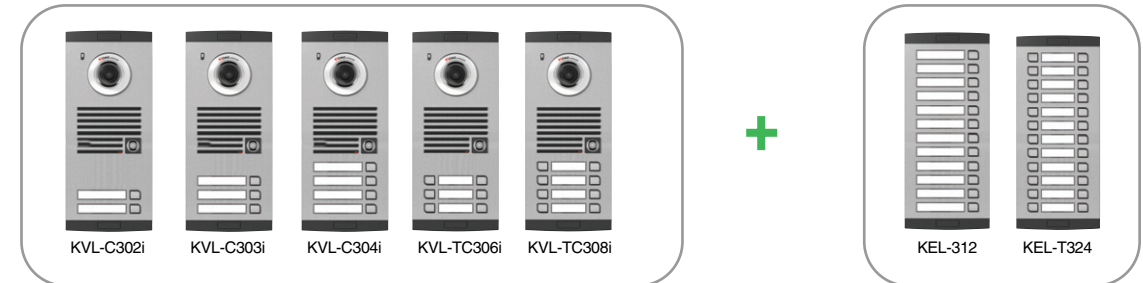

# Multi-entry Panel Home Videophone

## [ Multi-entry Panel Configuration ]

## [ KVL-C302i/C303i/C304i ] [ KVL-C306i/C308i ] [ KEL-312 / T324 ]

- Modern & Stylish Design
- Call, Communication & Door Open with Monitor
- Door Open by I-Button Key (Dallas Chip)
- Max. 1,300 Numbers of I-Button Key Registration.
- White LED On in Low Illumination.
- Name Plate LED On in Operation.
- Camera Angle Adjustable (Up, Down, Right & Left).
- Receiving & Calling Audio Volume Adjustable.
- Door Lock Connection

### Specifications

Model No.	KVL-C302i / KVL-C303i / KVL-C304i / KVL-TC306i / KVL-TC308i
Power	DC 12V / 1.5A
Power Consumption	1.2W at stand by, 5.6W in operation
Horizontal Resolution	Over 420 TV Lines
Assurance Temperature	-20 °C ~ +50 °C
TV System	NTSC / PAL
Lens	F = 3.6mm, F:1.6
Camera Angle	Normal Lens 96.1 °, Camera Angle Adjustable
AGC Control,	Auto
BLC	Auto
Body Material	Stainless Aluminum
Min. Illumination	0.1Lux (LED On)
Mount type	Flush Mount
Dimension (mm)	125(W) x 290(H) x 48.4(D)
Monitor Connection	KCV-801R, KCV-801, KCV-W354, KVM-301